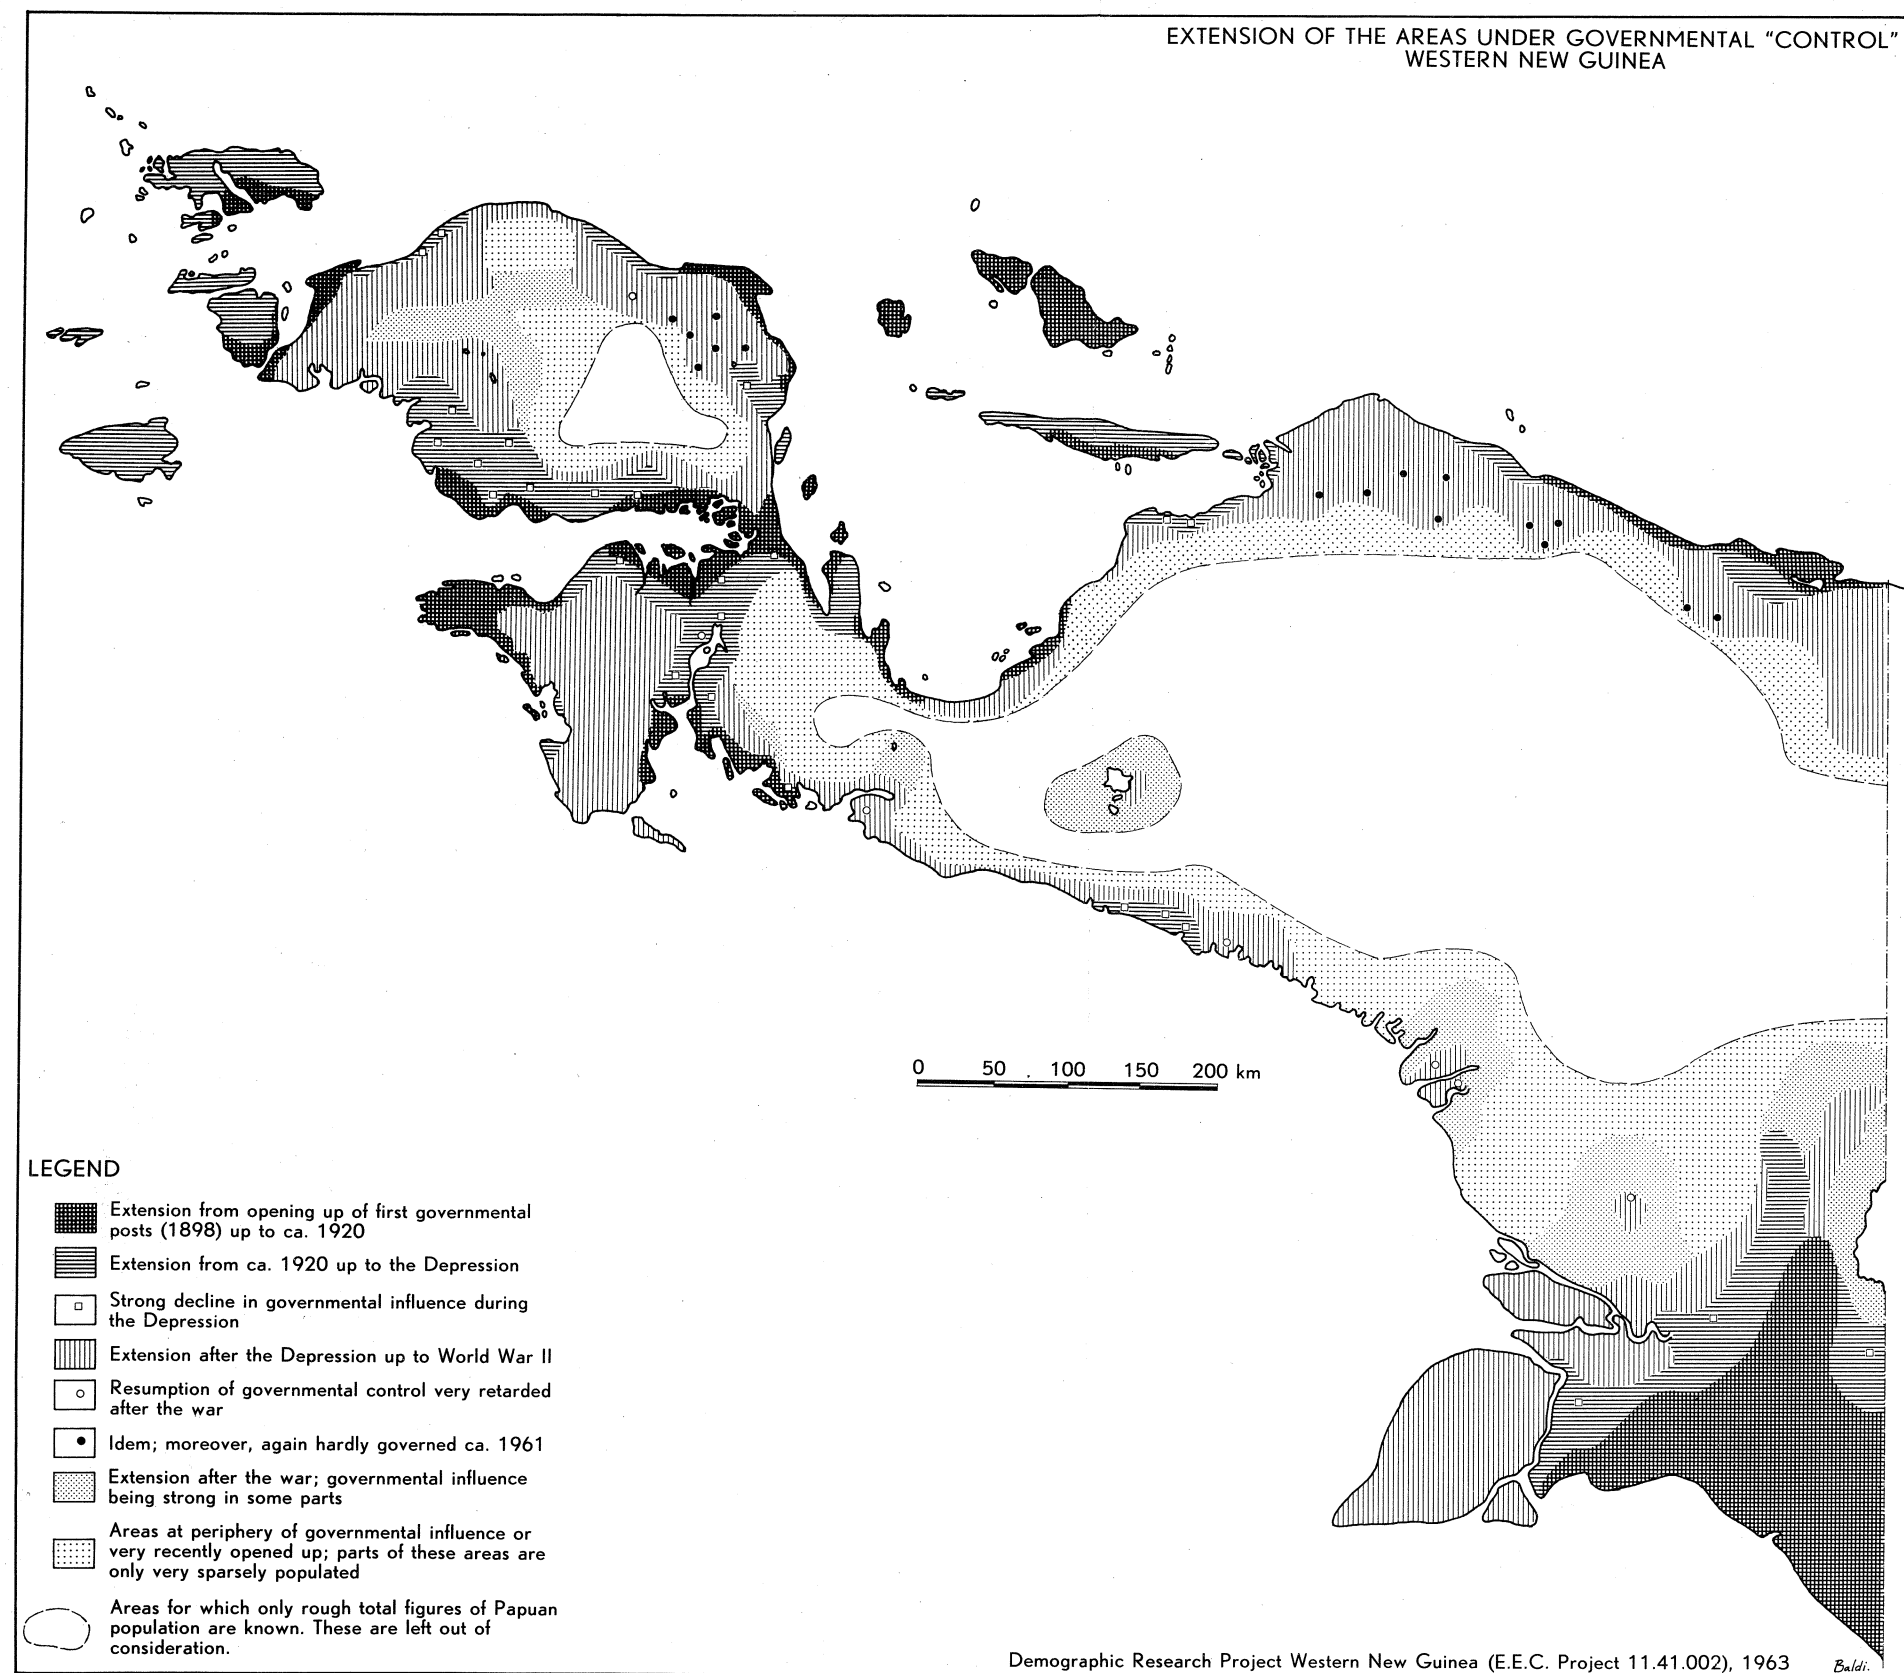

EXTENSION OF THE AREAS UNDER GOVERNMENTAL "CONTROL"
WESTERN NEW GUINEA

Demographic Research Project Western New Guinea (E.E.C. Project 11.41.002), 1963

Baldi.

Fig. 2